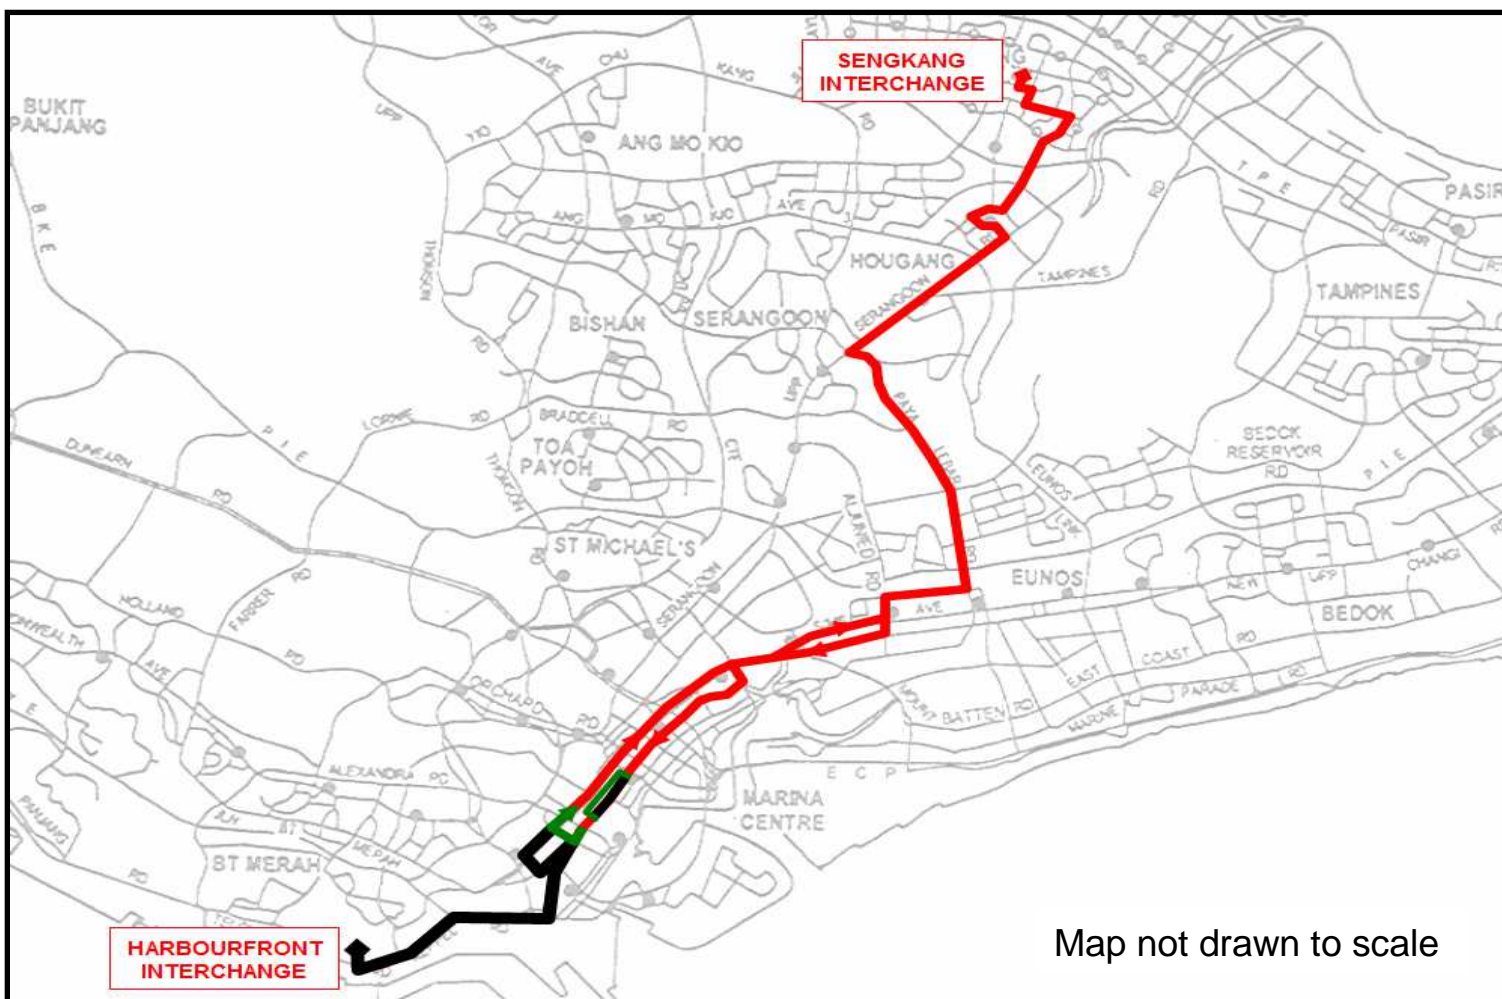

State Funeral of the Late Mr Lee Kuan Yew

29 March 2015

Temporary Route Amendment 11.30am to 3.00pm*

Due to road closures, this service will skip these bus stops :

* SUBJECT TO RE-OPENING OF ROADS

TOWARDS HARBOURFRONT			TOWARDS SENGGANG		
ROAD NAME	BUS-STOP CODE	BUS-STOP DESCRIPTION	ROAD NAME	BUS-STOP CODE	BUS-STOP DESCRIPTION
NORTH BRIDGE RD	04168	OPP PENINSULA PLAZA	SEAH IM RD	14009	HARBOURFRONT INT
NORTH BRIDGE RD	04249	OPP THE TREASURY	TELOK BLANGAH RD	14129	HARBOURFRONT STN
SOUTH BRIDGE RD	05029	BOAT QUAY	TELOK BLANGAH RD	14119	OPP VIVOCITY
SOUTH BRIDGE RD	05269	MAXWELL RD FC	KEPPEL RD	14109	KEPPEL DP BLK 517
TG PAGAR RD	05429	BEF WALLICH ST	KEPPEL RD	14089	OPP TG PAGAR DP BLK F5
TG PAGAR RD	05419	THE AMARA	KEPPEL RD	14069	FORMER RAILWAY STN
KEPPEL RD	05649	OPP CUSTOMS PORT BR HQ	KEPPEL RD	05641	CUSTOMS PORT BR HQ
KEPPEL RD	14061	OPP FORMER RAILWAY STN	TG PAGAR RD	05651	OPP FUJI XEROX TWRS
KEPPEL RD	14071	KEPPEL WORKSHOP	TG PAGAR RD	05411	TG PAGAR PLAZA
KEPPEL RD	14081	TG PAGAR DP BLK F5	TG PAGAR RD	05421	AFT CRAIG RD
KEPPEL RD	14101	OPP KEPPEL DP BLK 517	TG PAGAR RD	05271	OPP FAIRFIELD METH CH
TELOK BLANGAH RD	14141	VIVOCITY	KRETA AYER RD	05241	OPP BLK 333
SEAH IM RD	14009	HARBOURFRONT INT	EU TONG SEN ST	05013	PEOPLE'S PK CPLX

LAST CALLING BUS-STOP BEFORE DIVERSION			FIRST CALLING BUS-STOP AFTER DIVERSION		
ROAD NAME	BUS-STOP CODE	BUS-STOP DESCRIPTION	ROAD NAME	BUS-STOP CODE	BUS-STOP DESCRIPTION
NORTH BRIDGE RD	01029	COSMIC INSURANCE BLDG	SOUTH BRIDGE RD	05199	OPP HONG LIM CPLX
SOUTH BRIDGE RD	05199	OPP HONG LIM CPLX	EU TONG SEN ST	05023	OPP HONG LIM PK

Legend

- Normal Route – —
- Diverted Route – —
- Road Closure – —

We apologise for any inconvenience caused.